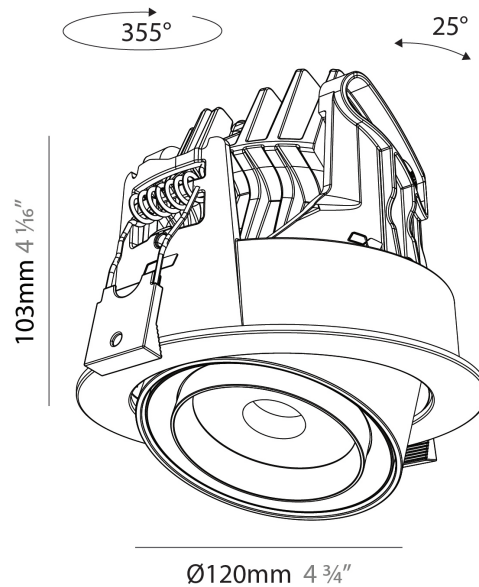

GENERAL

Series: Centriq
Subseries: Centriq Round Flex Adjustable
Brand: Prolicht
Division: Architectural
Mounting Type: Recessed
Mounting Location: Ceiling
Subcategory: Spots

PHYSICAL

Shape: Cylinder
Diameter (mm): 120
Diameter (in): 4 ¾
Height (mm): 105
Height (in): 4 ¼
Min. Recessing Depth (mm): 120
Min. Recessing Depth (in): 4 ¾
Light Distribution: Adjustable / Direct
Weight (kg): 0.666
Fixture Finish: SSR / BKV / CWI / CRY / HAB / UFT / ITA / RUA / FTG / MYG / LOD / PUS / FRO / FUP / KIA / POP / BLS / SPG / MEY / GOH / GUM / CHC / COM / ABZ / JAG / OBR / MOS / ROR
Fixture Material: Aluminum
Cut-out Measurements: Dia. 112mm / 4 7/16"

ELECTRICAL

Lamp Type: LED (Zhaga Standard)
Input Wattage (W): 20.5
Total Output Wattage (W): 18.1
Dimming: Tri-Mode (Non-Dimming and Phase Dimming (120Vac only) and 0-10V Dimming)
Driver Included: Yes
Driver Location: Recessed Housing
Driver Type: Constant Current - Universal
Driver Class: Class 2
Housing: ENCP 3
Input Voltage (V): 120 - 277
Constant Current (MA): 500

LED

Color Temperature (°K): 2700 / 3000 / 3500 / 4000
Max. Delivered Lumen (lm): 1201 / 1294 / 1346 / 1373
Nominal Lumen (lm): 1668 / 1797 / 1869 / 1907
CRI: >90 CRI
Lamp Life (hrs): 50000

OPTICAL

Beam Angle: 18 - 46
Adjustability: Rotational 350° / Tilt 25°

RATINGS AND CERTIFICATIONS

Certified By: CSA Certified to UL and CSA Standards
IP rating: IP20